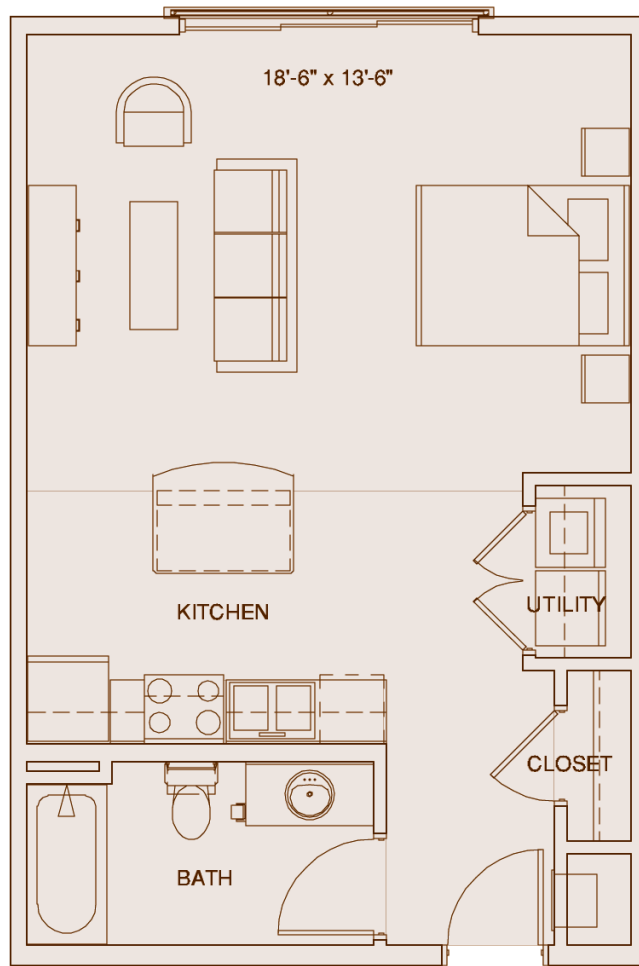

CITYVILLE

BLOCK 121

S3

Studio / One Bedroom / One Bath
587 SF*

**Square footage amounts are approximate. Balconies in select units.*