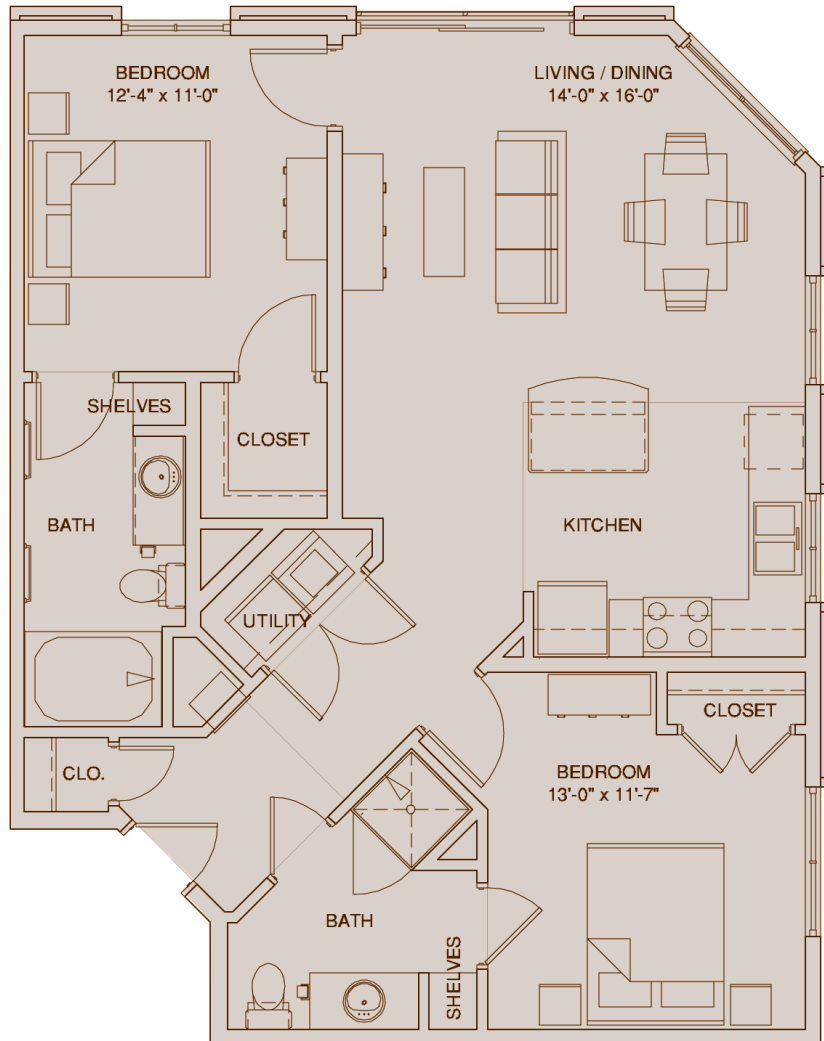

CITYVILLE

BLOCK 121

B3

Two Bedroom / Two Bath
1016 SF*

**Square footage amounts are approximate. Balconies in select units.*