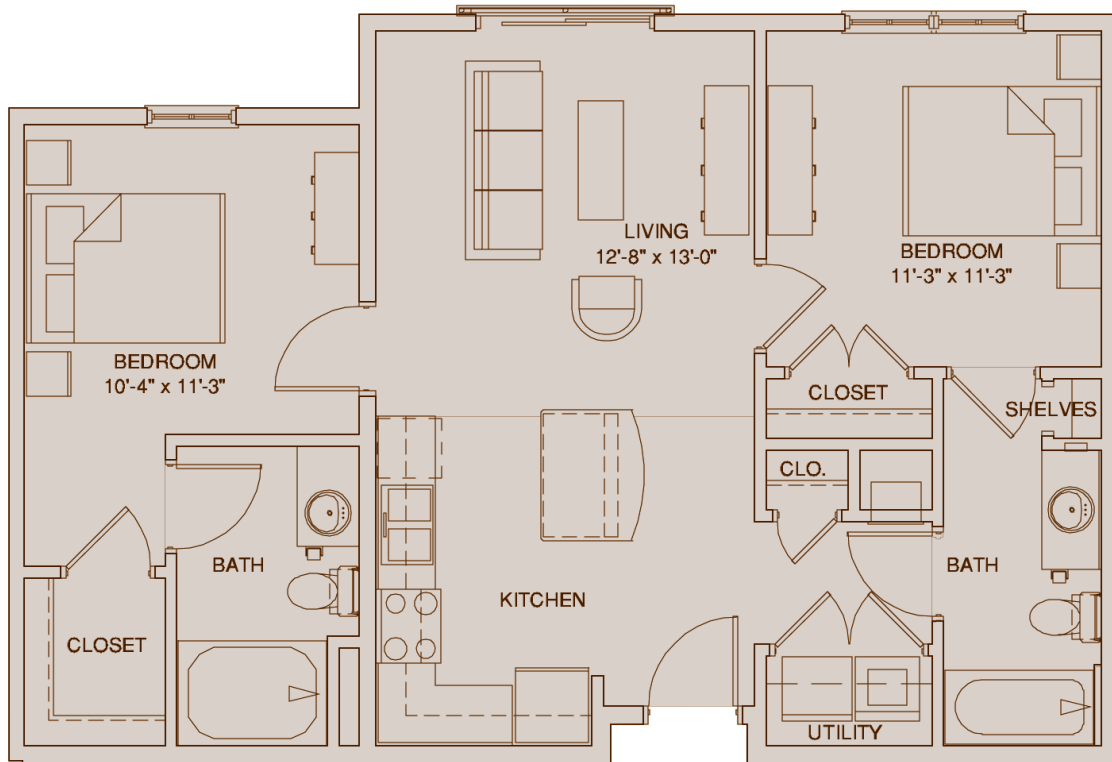

CITYVILLE

BLOCK 121

B1

Two Bedroom / Two Bath
877 SF*

**Square footage amounts are approximate. Balconies in select units.*