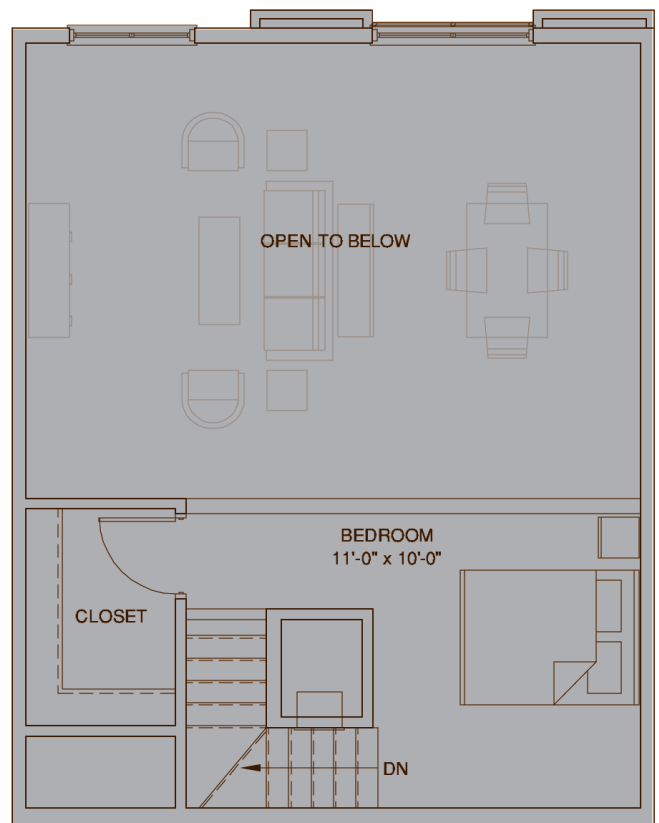

CITYVILLE

BLOCK 121

A1 Loft

One Bedroom / One Bath
946 SF*

**Square footage amounts are approximate. Balconies in select units.*