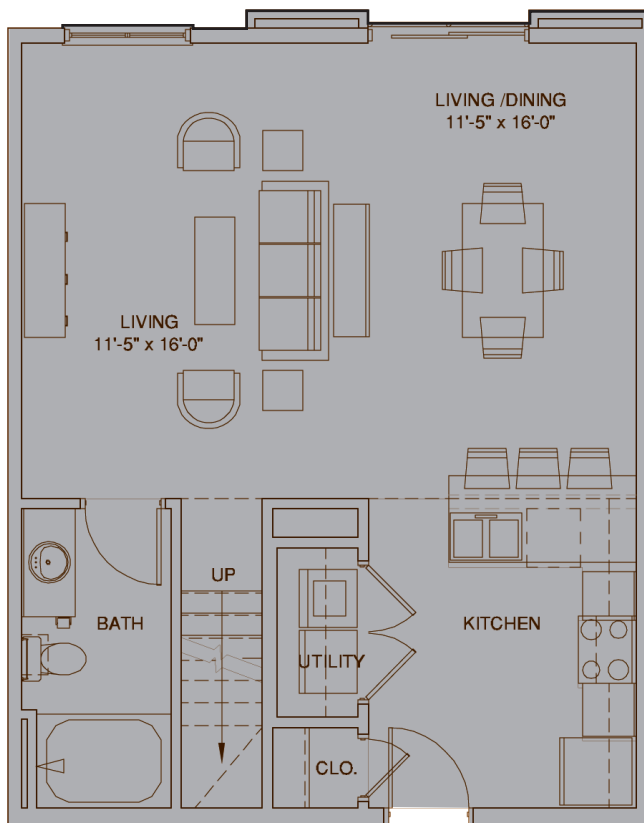

CITYVILLE

BLOCK 121

A1 Loft

One Bedroom / One Bath
946 SF*

**Square footage amounts are approximate. Balconies in select units.*