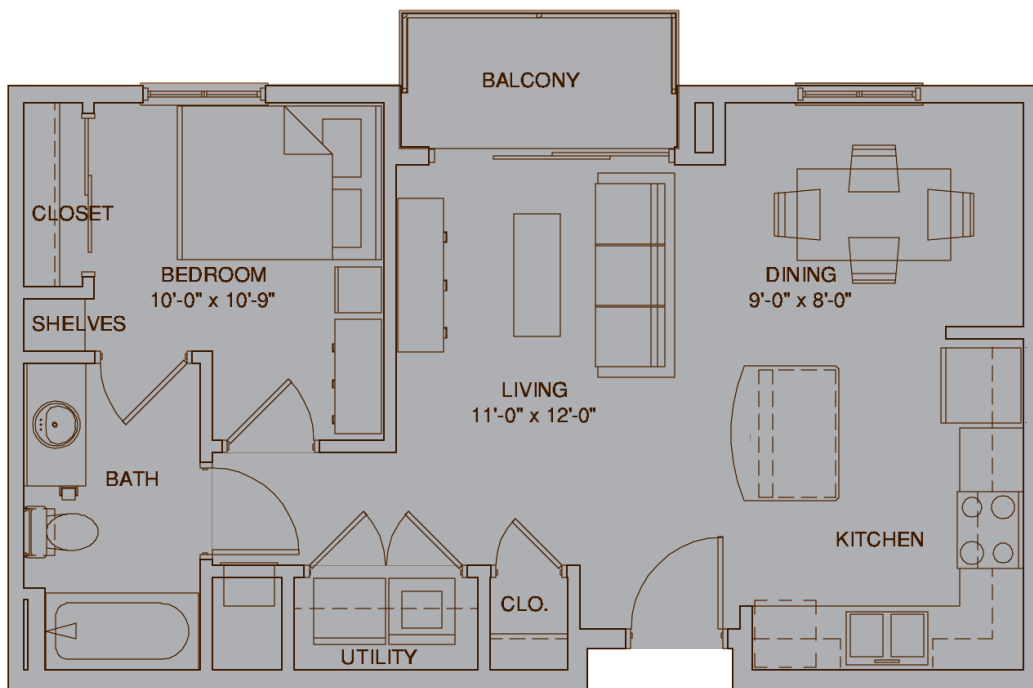

CITYVILLE

BLOCK 121

A1

One Bedroom / One Bath
630 SF*

**Square footage amounts are approximate. Balconies in select units.*